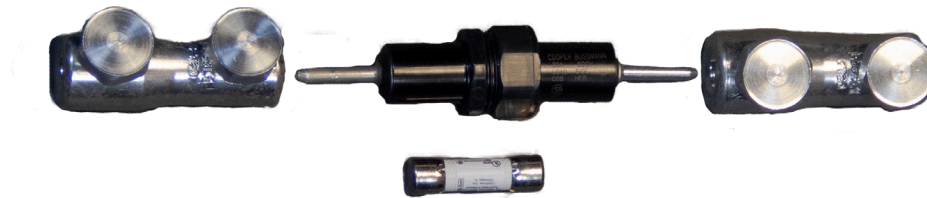

STREET LIGHT CONNECTORS

This is a one piece tinned aluminum straight connector, that is designed for Street Light use on both copper or aluminum conductors from #12 AWG to 1/0 AWG 1/C and pin type in-line fuse holders.

Reference	Section	Bolts	ØB	ØD	L	HEX Socket
PCSLT1	#12 AWG - 1/0 AWG 3.30 - 53 mm ²	2	0.90" 23 mm	0.78" 20 mm	2.36" 60 mm	3/4" 19 mm

FEATURES

- Material:** Body: High tensile tin-plated aluminum alloy
Bolts: High tensile strength aluminum alloy
- Voltage:** Up to 600 V
- Tools:** 3/4" HEX (six point) **deep well** impact socket required.
18V battery impact tool recommended