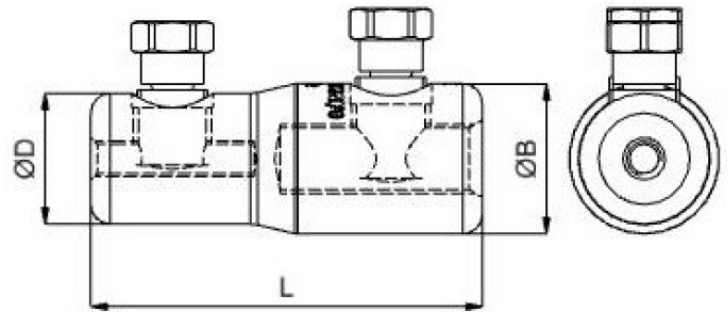

STREET LIGHT CONNECTORS

This is a one piece tinned aluminum straight connector, that is designed for Street Light use on both copper or aluminum conductors from #12 AWG to 1/0 AWG 1/C and pin type in-line fuse holders.

Reference	Section	Bolts	ØB	ØD	L	HEX Socket
PCSLT1	#12 AWG - 1/0 AWG 3.30 - 53 mm ²	2	0.90" 23 mm	0.78" 20 mm	2.36" 60 mm	3/4" 19 mm

FEATURES

- Material:** Body: High tensile tin-plated aluminum alloy
Bolts: High tensile strength aluminum alloy
- Voltage:** Up to 600 V
- Tools:** 3/4" HEX (six point) **deep well** impact socket required.
18V battery impact tool recommended